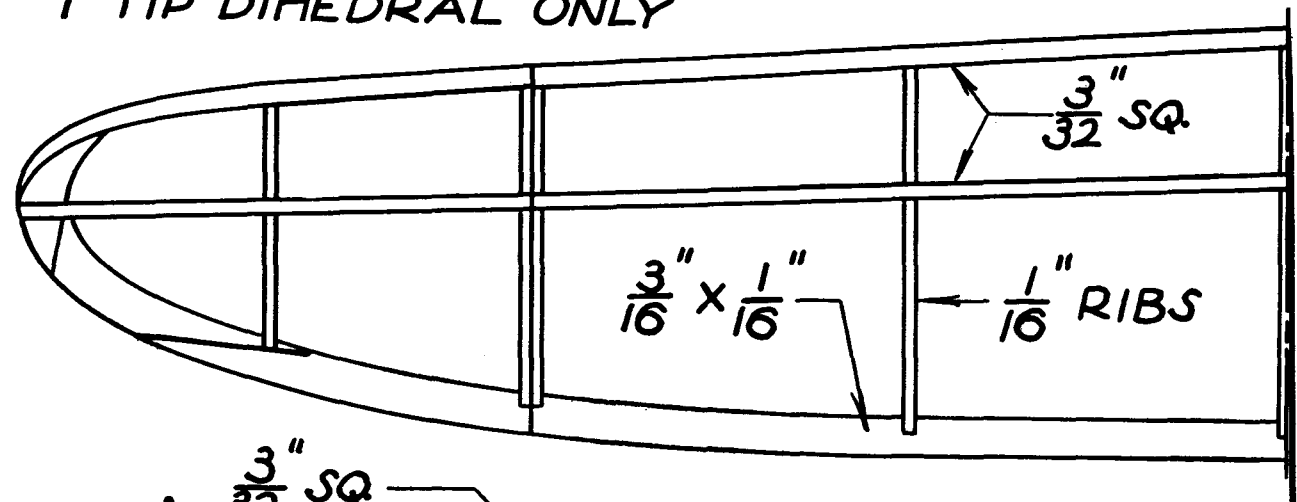

1 TIP DIHEDRAL ONLY

MEDIUM HARD FOLDING PROPELLER

THE Shaft

.031 PIANO WIRE WING MOUNT (MAKE TWO)

SOFT BALSAM BLOCK

TYPICAL WING SECTION

NOTE - FUSELAGE IS TRIANGULAR

1/32" SHEET TWIN RUDDERS

DETACHABLE TAIL BOOM