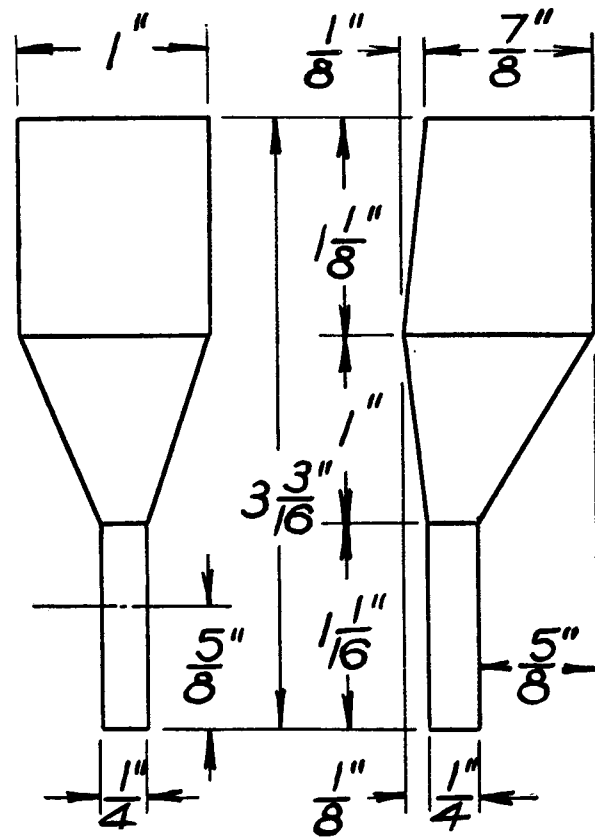

1 TIP DIHEDRAL ONLY

MEDIUM HARD FOLDING PROPELLER

THE Shaft

.031 PIANO WIRE WING MOUNT (MAKE TWO)

SOFT BALSAM BLOCK

TYPICAL WING SECTION

NOTE - FUSELAGE IS TRIANGULAR

1/32" SHEET TWIN RUDDERS

DETACHABLE TAIL BOOM