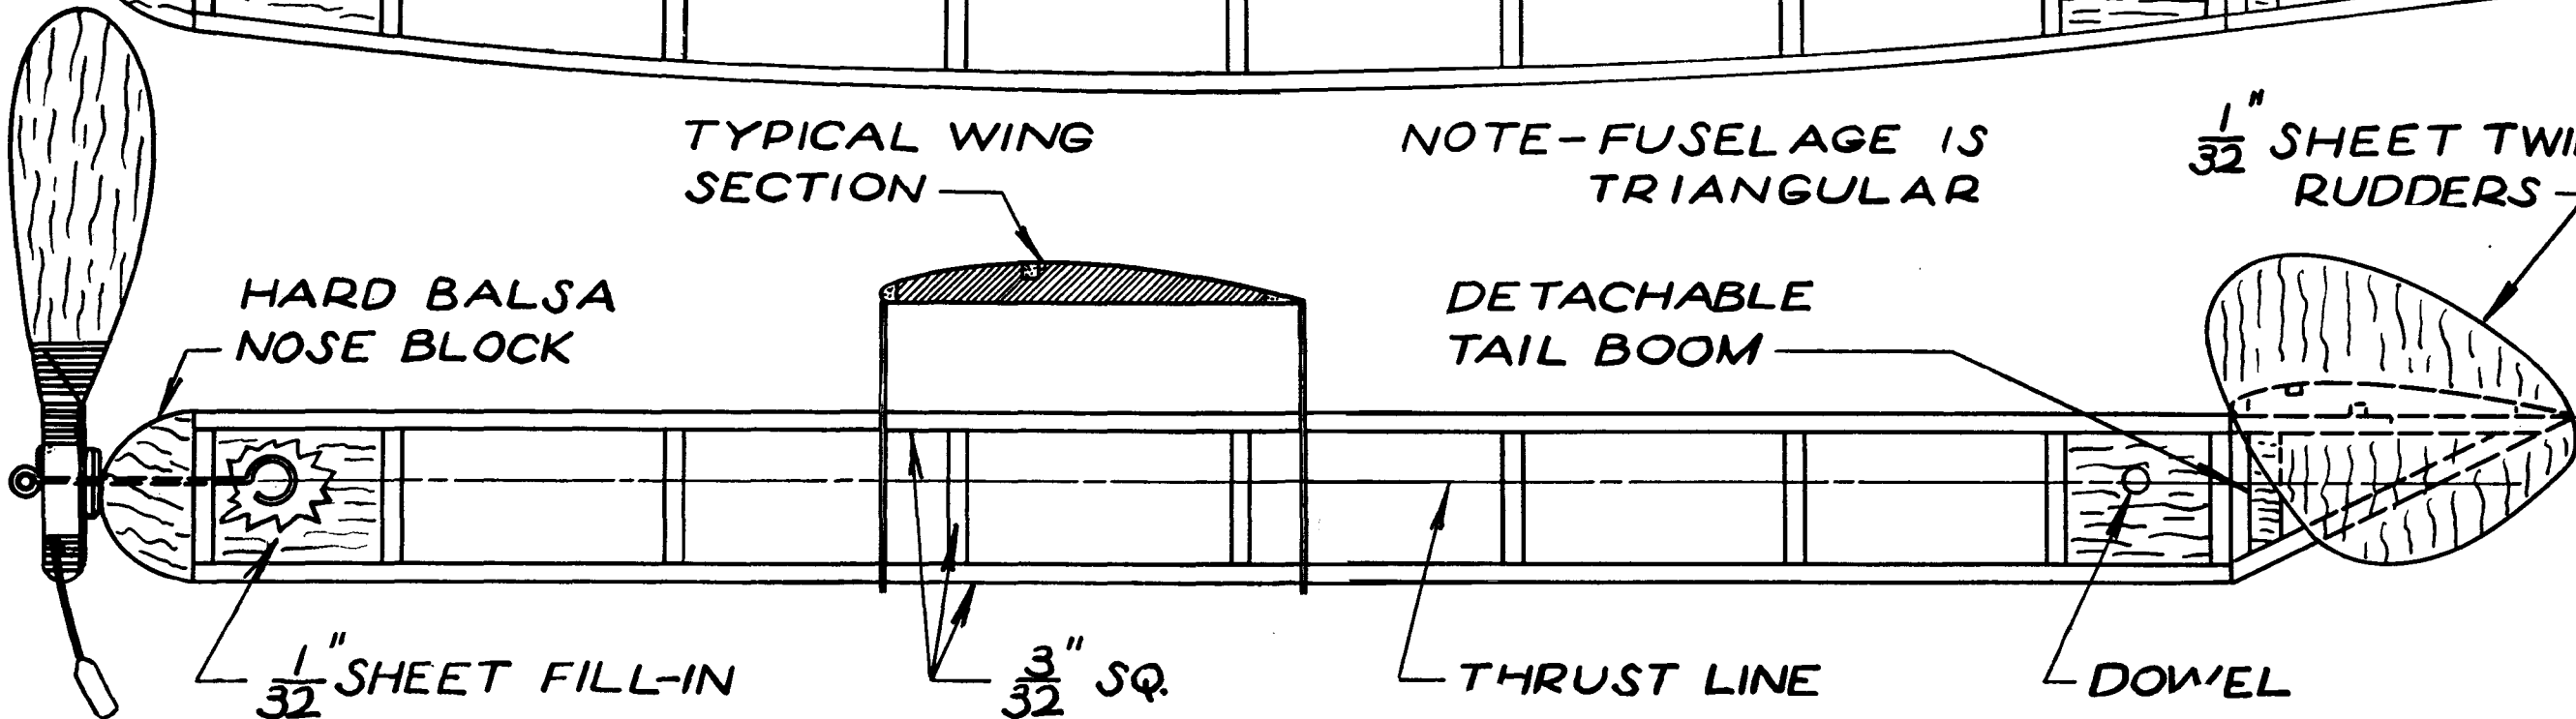

1 TIP DIHEDRAL ONLY

MEDIUM HARD FOLDING PROPELLER

THE Shaft

.031 PIANO WIRE WING MOUNT (MAKE TWO)

SOFT BALSAM BLOCK

TYPICAL WING SECTION

NOTE - FUSELAGE IS TRIANGULAR

1/32" SHEET TWIN RUDDERS

DETACHABLE TAIL BOOM