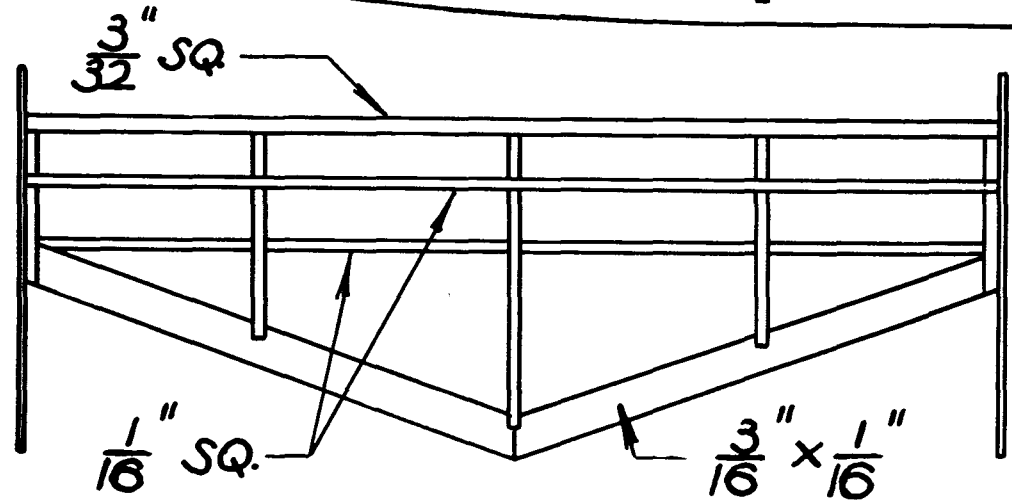

1 TIP DIHEDRAL ONLY

MEDIUM HARD FOLDING PROPELLER

THE Shaft

.031 PIANO WIRE WING MOUNT (MAKE TWO)

SOFT BALSAM BLOCK

TYPICAL WING SECTION

NOTE - FUSELAGE IS TRIANGULAR

1/32" SHEET TWIN RUDDERS