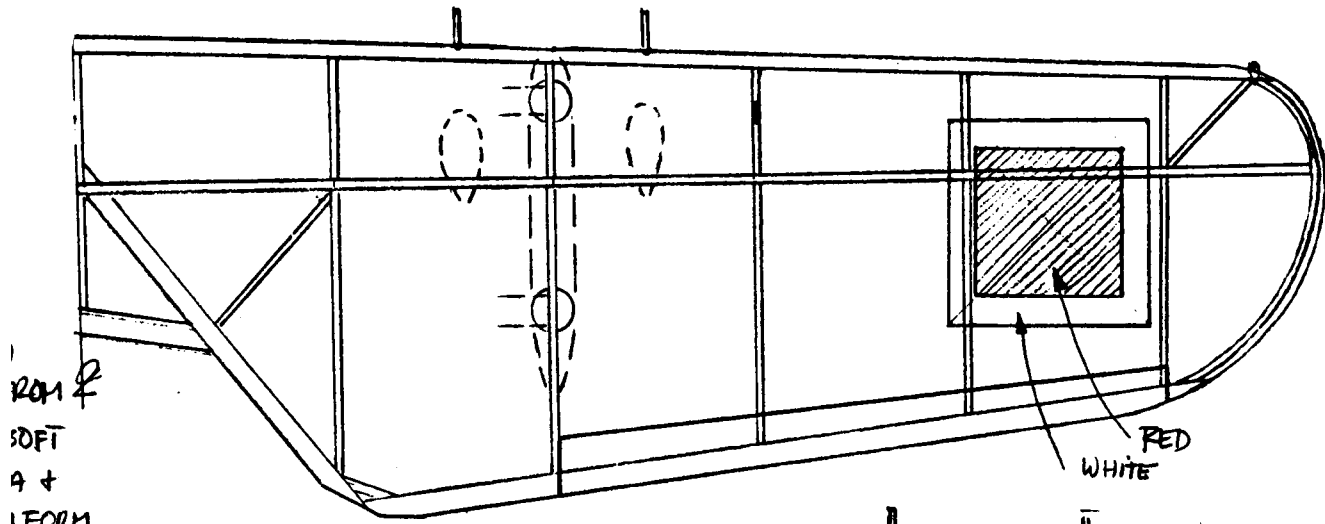

PEANUT SCALE
TURKISH PZL P-24
BY PEB BIRNING

COLOR SCHEME:
ALL SILVER WITH
BLACK LETTERING
RED+WHITE TURKISH
INSIGNIA
REF. PROFILE

1
ROM &
SOFT
A +
IFORM
A 1/2
E

RED
WHITE

RED

1/16" MAIN SPARR

TYPICAL STRUT (WINGS)

REAR

FRONT

SCALE

WING BUILDING BLOCK
2 1/2"

BALSA CYLINDERS
7 REQ'D.
F0 F1

PROP BLANK

F2