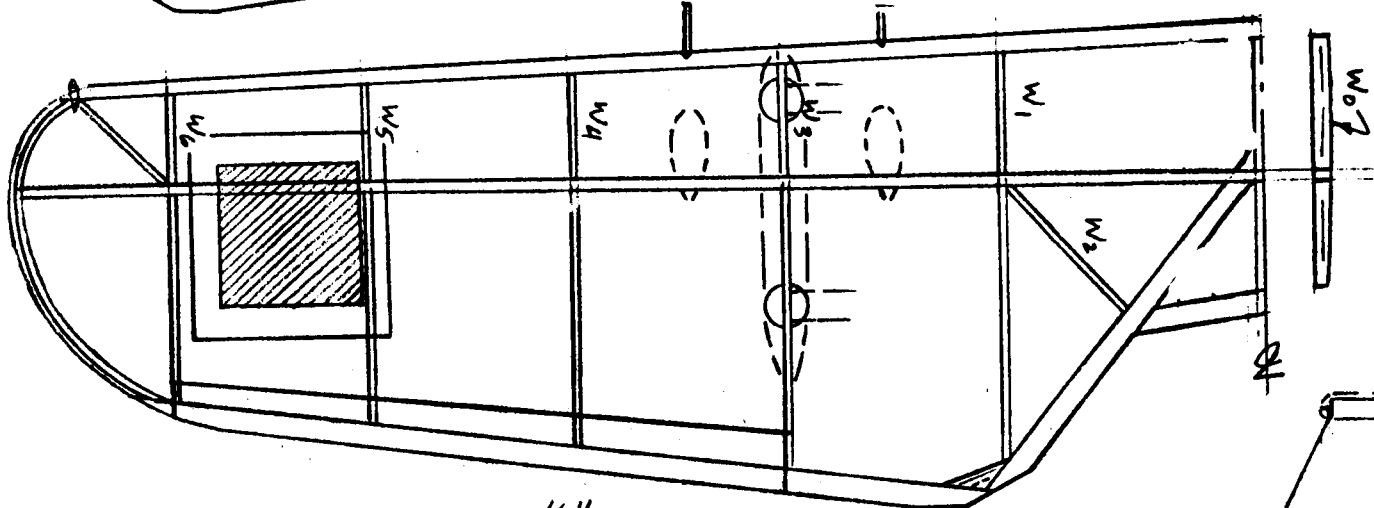

PEANUT SCALE
TURKISH PZL P-24
BY PEB BIRNING

COLOR SCHEME:
ALL SILVER WITH
BLACK LETTERING
RED+WHITE TURKISH
INSIGNIA
REF. PROFILE

1
ROM &
SOFT
A +
IFORM
A 1/2
E

RED
WHITE

RED

1/16" MAIN SPARR

TYPICAL STRUT (WINGS)

REAR

FRONT

SCALE

WING BUILDING BLOCK
2 1/2"

BALSA CYLINDERS
7 REQ'D.
F0 F1

PROP BLANK

F2