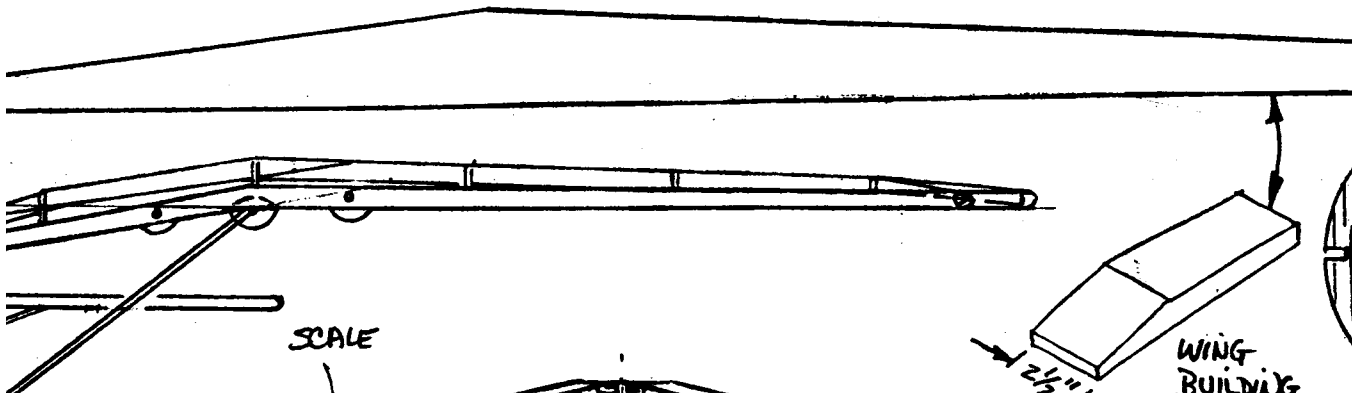

PEANUT SCALE
TURKISH PZL P-24
BY PEB BIRNING

COLOR SCHEME:
ALL SILVER WITH
BLACK LETTERING
RED+WHITE TURKISH
INSIGNIA
REF. PROFILE

1
ROM &
SOFT
A +
IFORM
A 1/2
E

RED
WHITE

RED

1/16" MAIN SPARR

TYPICAL STRUT (WINGS)

REAR

FRONT

SCALE

WING BUILDING BLOCK
2 1/2"

BALSA CYLINDERS
7 REQ'D.
F0 F1

PROP BLANK

F2