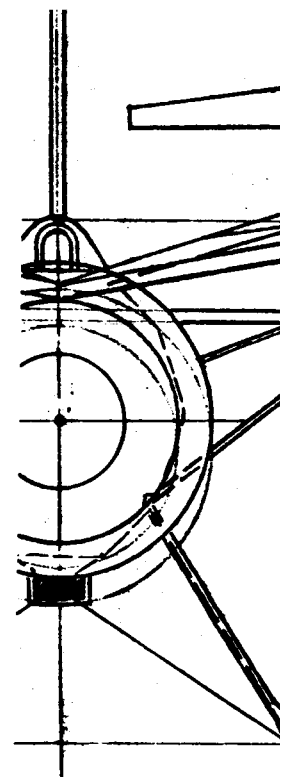

PEANUT SCALE
TURKISH PZL P-24
BY PEB BIRNING

COLOR SCHEME:
ALL SILVER WITH
BLACK LETTERING
RED+WHITE TURKISH
INSIGNIA
REF. PROFILE

1
ROM &
SOFT
A +
IFORM
A 1/2
E

RED
WHITE

RED

1/16" MAIN SPARR

TYPICAL STRUT (WINGS)

REAR

FRONT

SCALE

WING BUILDING BLOCK
2 1/2"

BALSA CYLINDERS
7 REQ'D.
F0 F1

PROP BLANK

F2