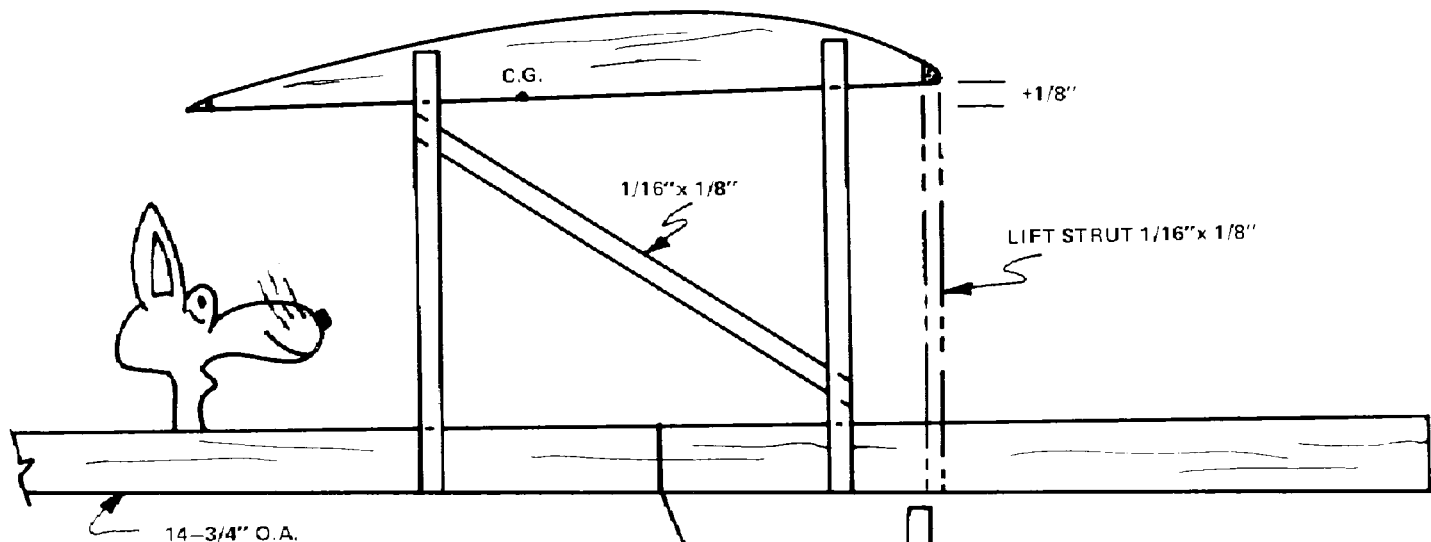

DIHEDRAL JIG

1/32" SHT.

1/16" x 1/8"

0°

1/16" x 1/8"

2-1/2" DIHEDRAL EACH TIP

7" PLASTIC PROP