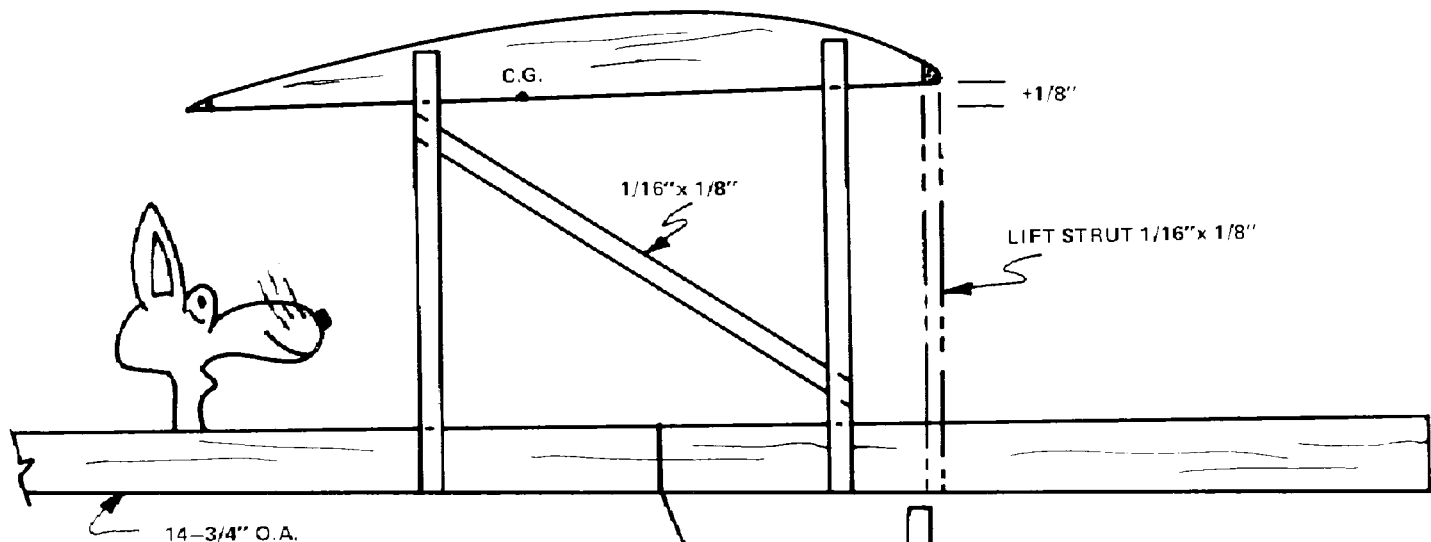

DIHEDRAL JIG

1/32" SHT.

1/16" x 1/8"

0°

1/16" x 1/8"

2-1/2" DIHEDRAL EACH TIP