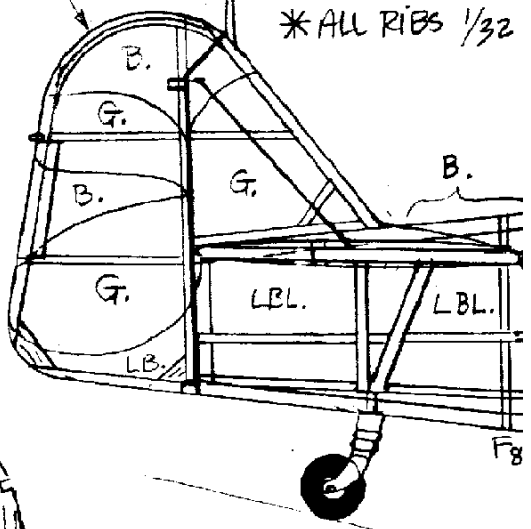

Dih. 1/2

YELLOW TIP
UNDER SURF. 1/4

W3 W2

LAM. TIP

COLOR SCHEME:
BLACK + GREEN
CAMOUFLAGE TOP
SURFACES - LIGHT
BLUE BELOW

LAM. TIP

* ALL RIBS 1/32

0.01 1/16"