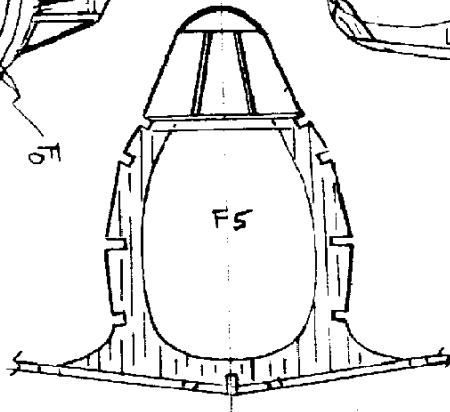

Dih. 1/2

YELLOW TIP
UNDER SURF. 1/4

W3 W2

LAM. TIP

COLOR SCHEME:
BLACK + GREEN
CAMOUFLAGE TOP
SURFACES - LIGHT
BLUE BELOW

LAM. TIP

* ALL RIBS 1/32

0.01 1/16"