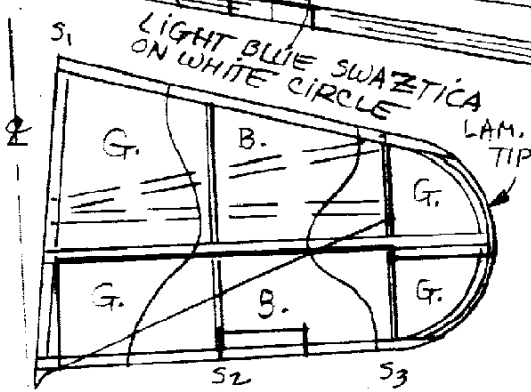

Dih. 1/2

YELLOW TIP
UNDER SURF. 1/4

W3 W2

LAM. TIP

COLOR SCHEME:
BLACK + GREEN
CAMOUFLAGE TOP
SURFACES - LIGHT
BLUE BELOW

LAM. TIP

* ALL RIBS 1/32

0.01 1/16"