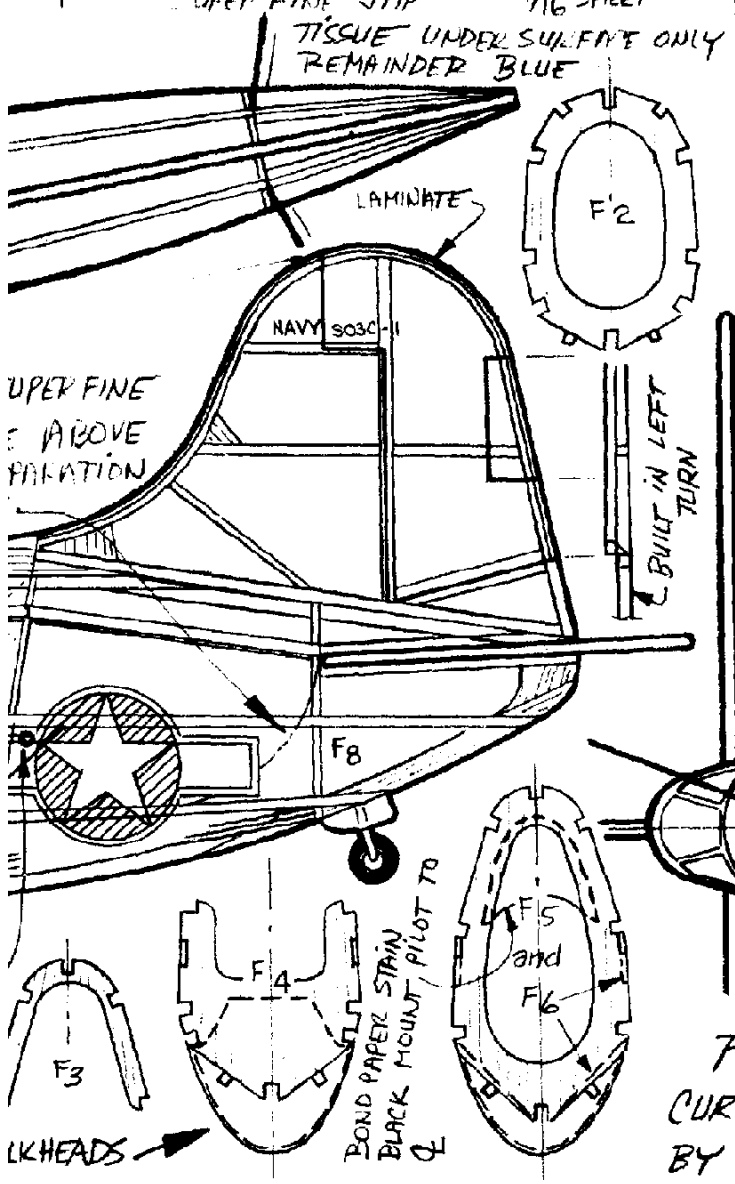

POWER:  
(INDOORS)

1 LOOP  $\frac{1}{16}$ "  
PIRELLI  
15" LONG

PEANUT SCALE  
 CURTISS 503C-1 "SEAGULL"  
 BY PRES BRUNING - 10 JUNE '74