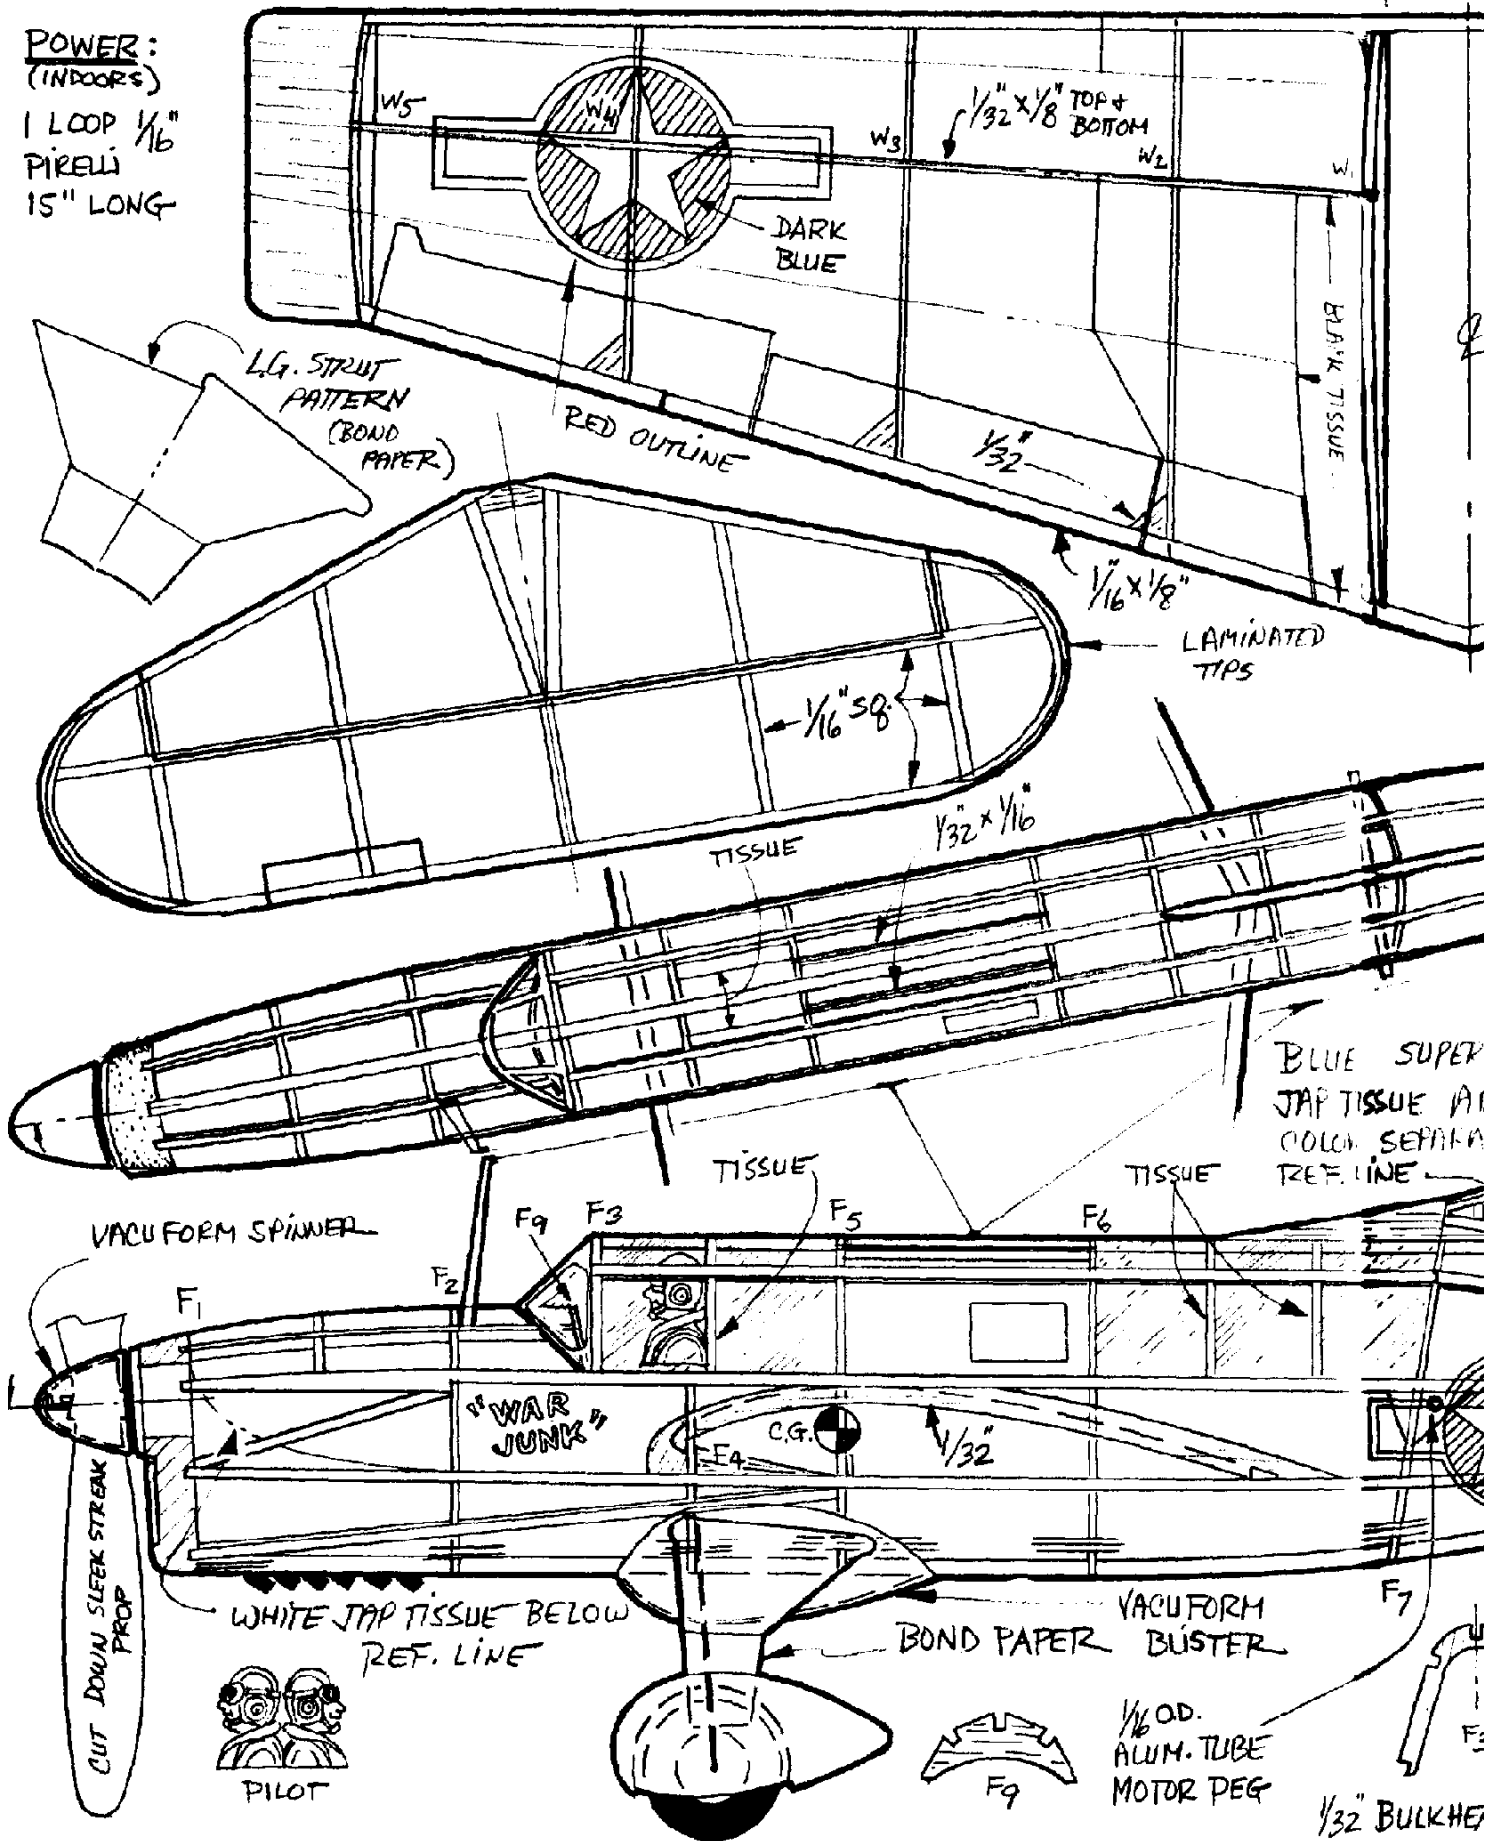

POWER:  
(INDOORS)

1 LOOP  $\frac{1}{16}$ "  
PIRELLI  
15" LONG

PEANUT SCALE  
 CURTISS 503C-1 "SEAGULL"  
 BY PRES BRUNING - 10 JUNE '74