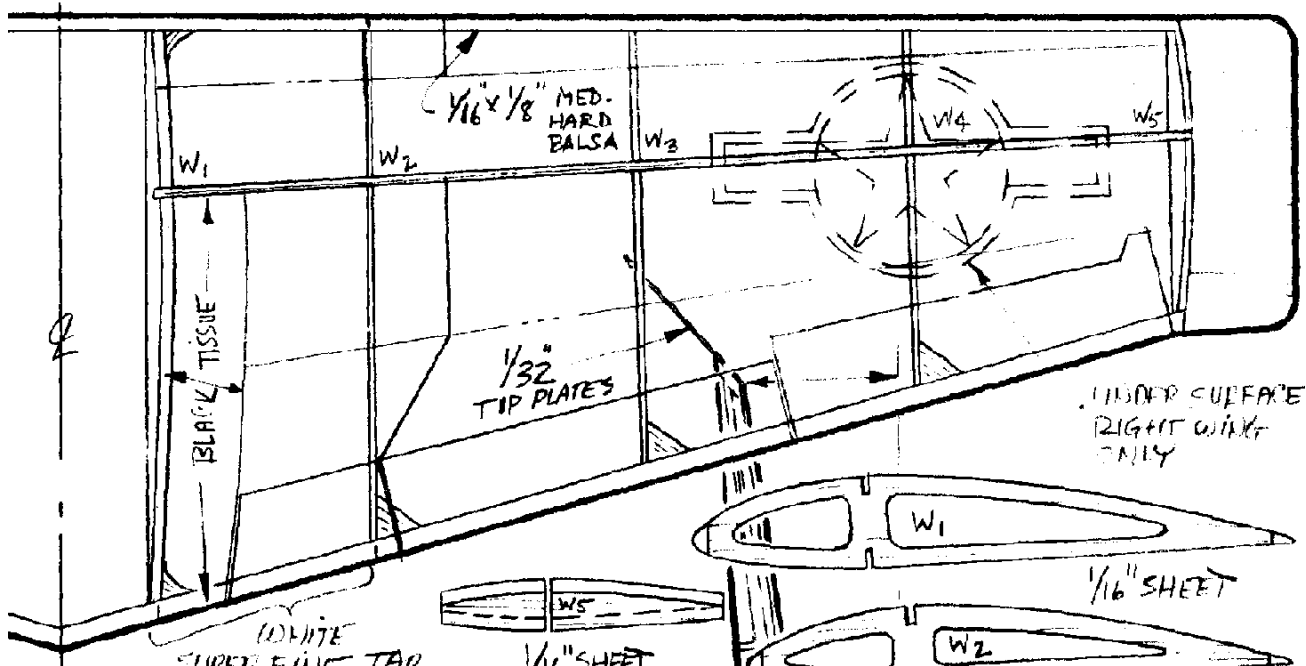

POWER:  
(INDOORS)

1 LOOP  $\frac{1}{16}$ "  
PIRELLI  
15" LONG

PEANUT SCALE  
 CURTISS 503C-1 "SEAGULL"  
 BY PRES BRUNING - 10 JUNE '74