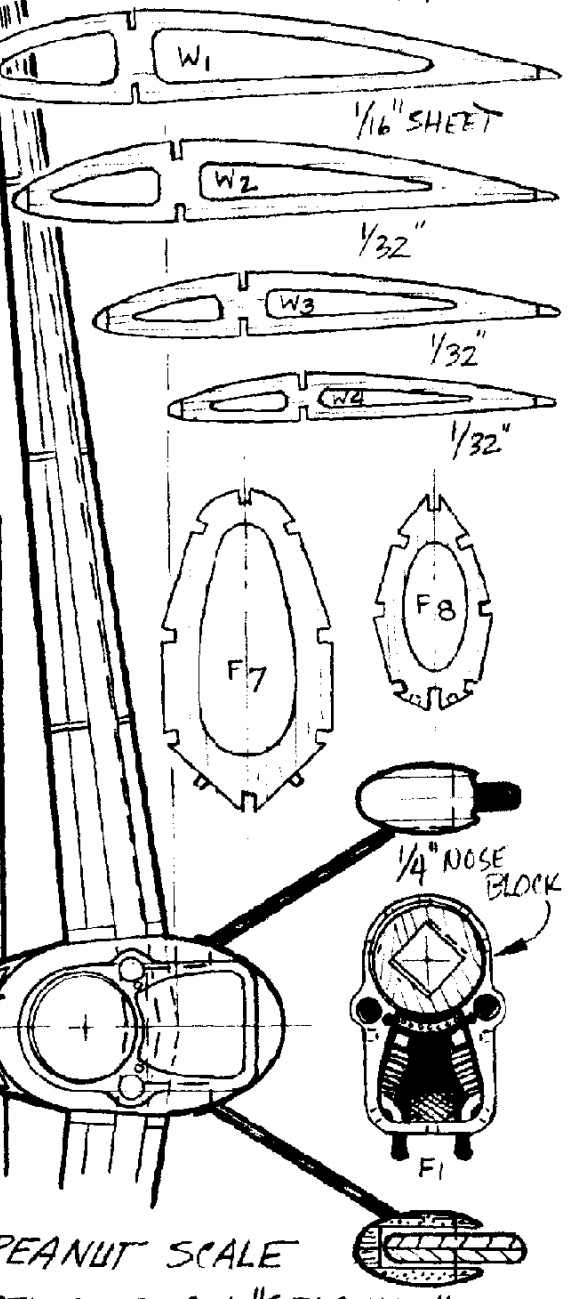

POWER:  
(INDOORS)

1 LOOP  $\frac{1}{16}$ "  
PIRELLI  
15" LONG

PEANUT SCALE  
 CURTISS 503C-1 "SEAGULL"  
 BY PRES BRUNING - 10 JUNE '74