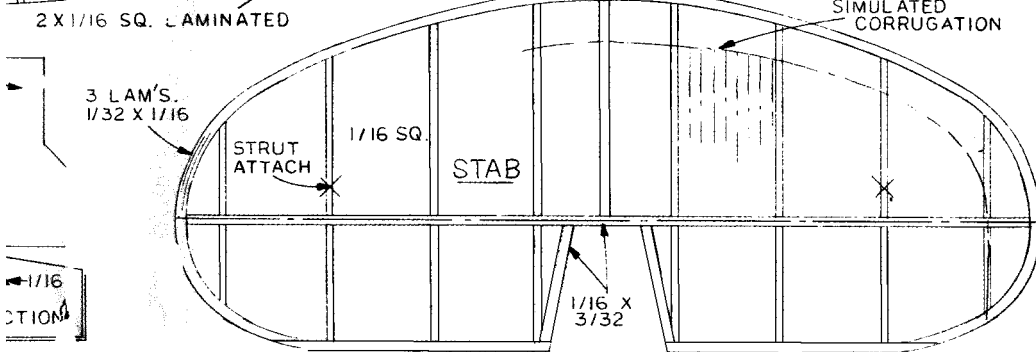

FUSELAGE FORMERS ARE 1/16 SHEET - TRY CROSS-LAMINATED 1/32 FOR EXTRA STRENGTH.

COLORS —
 YELLOW/ORANGE : TOP OF WINGS, STAB
 GRAY OVERALL, PROP
 BLACK: MARKINGS, TIRES

1/16 SQ. STRINGERS

CONSOLIDATED XBY-1
 MARK FINEMAN | MAY 1968
 SCALE = 1/20