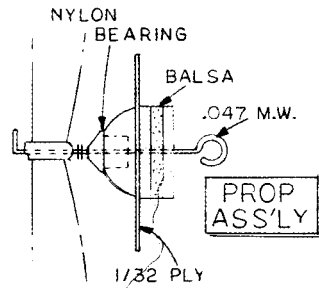

FUSELAGE FORMERS ARE 1/16 SHEET - TRY CROSS-LAMINATED 1/32 FOR EXTRA STRENGTH.

COLORS —
 YELLOW/ORANGE : TOP OF WINGS, STAB
 GRAY OVERALL, PROP
 BLACK: MARKINGS, TIRES

1/16 SQ. STRINGERS

CONSOLIDATED XBY-1
 MARK FINEMAN | MAY 1968
 SCALE = 1/20