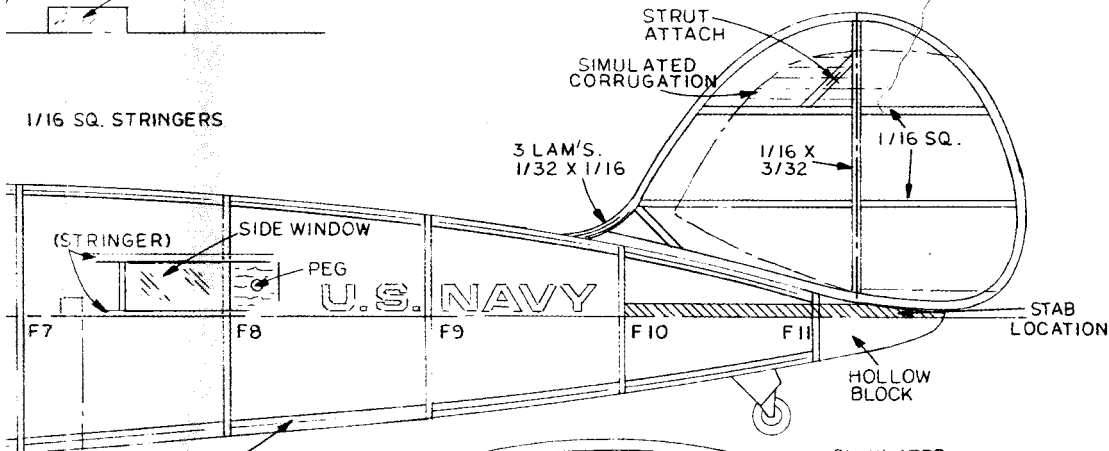

FUSELAGE FORMERS ARE 1/16 SHEET - TRY CROSS-LAMINATED 1/32 FOR EXTRA STRENGTH.

COLORS —
 YELLOW/ORANGE : TOP OF WINGS, STAB
 GRAY OVERALL, PROP
 BLACK: MARKINGS, TIRES

1/16 SQ. STRINGERS

CONSOLIDATED XBY-1
 MARK FINEMAN | MAY 1968
 SCALE = 1/20