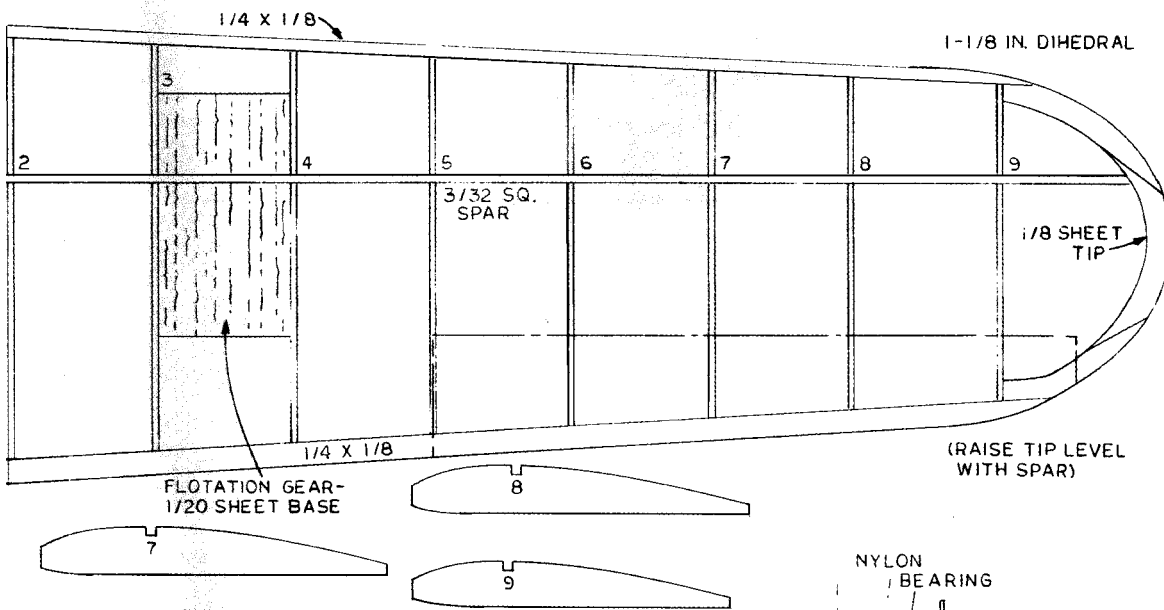

FUSELAGE FORMERS ARE 1/16 SHEET - TRY CROSS-LAMINATED 1/32 FOR EXTRA STRENGTH.

COLORS —
 YELLOW/ORANGE : TOP OF WINGS, STAB
 GRAY OVERALL, PROP
 BLACK: MARKINGS, TIRES

1/16 SQ. STRINGERS

CONSOLIDATED XBY-1
 MARK FINEMAN | MAY 1968
 SCALE = 1/20