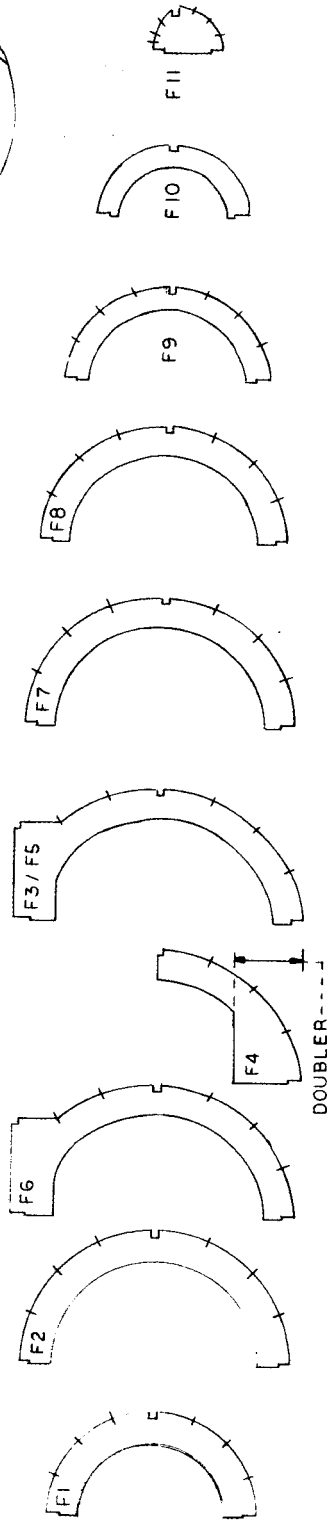

FUSELAGE FORMERS ARE 1/16 SHEET - TRY CROSS-LAMINATED 1/32 FOR EXTRA STRENGTH.

COLORS —
 YELLOW/ORANGE : TOP OF WINGS, STAB
 GRAY OVERALL, PROP
 BLACK: MARKINGS, TIRES

1/16 SQ. STRINGERS

CONSOLIDATED XBY-1
 MARK FINEMAN | MAY 1968
 SCALE = 1/20