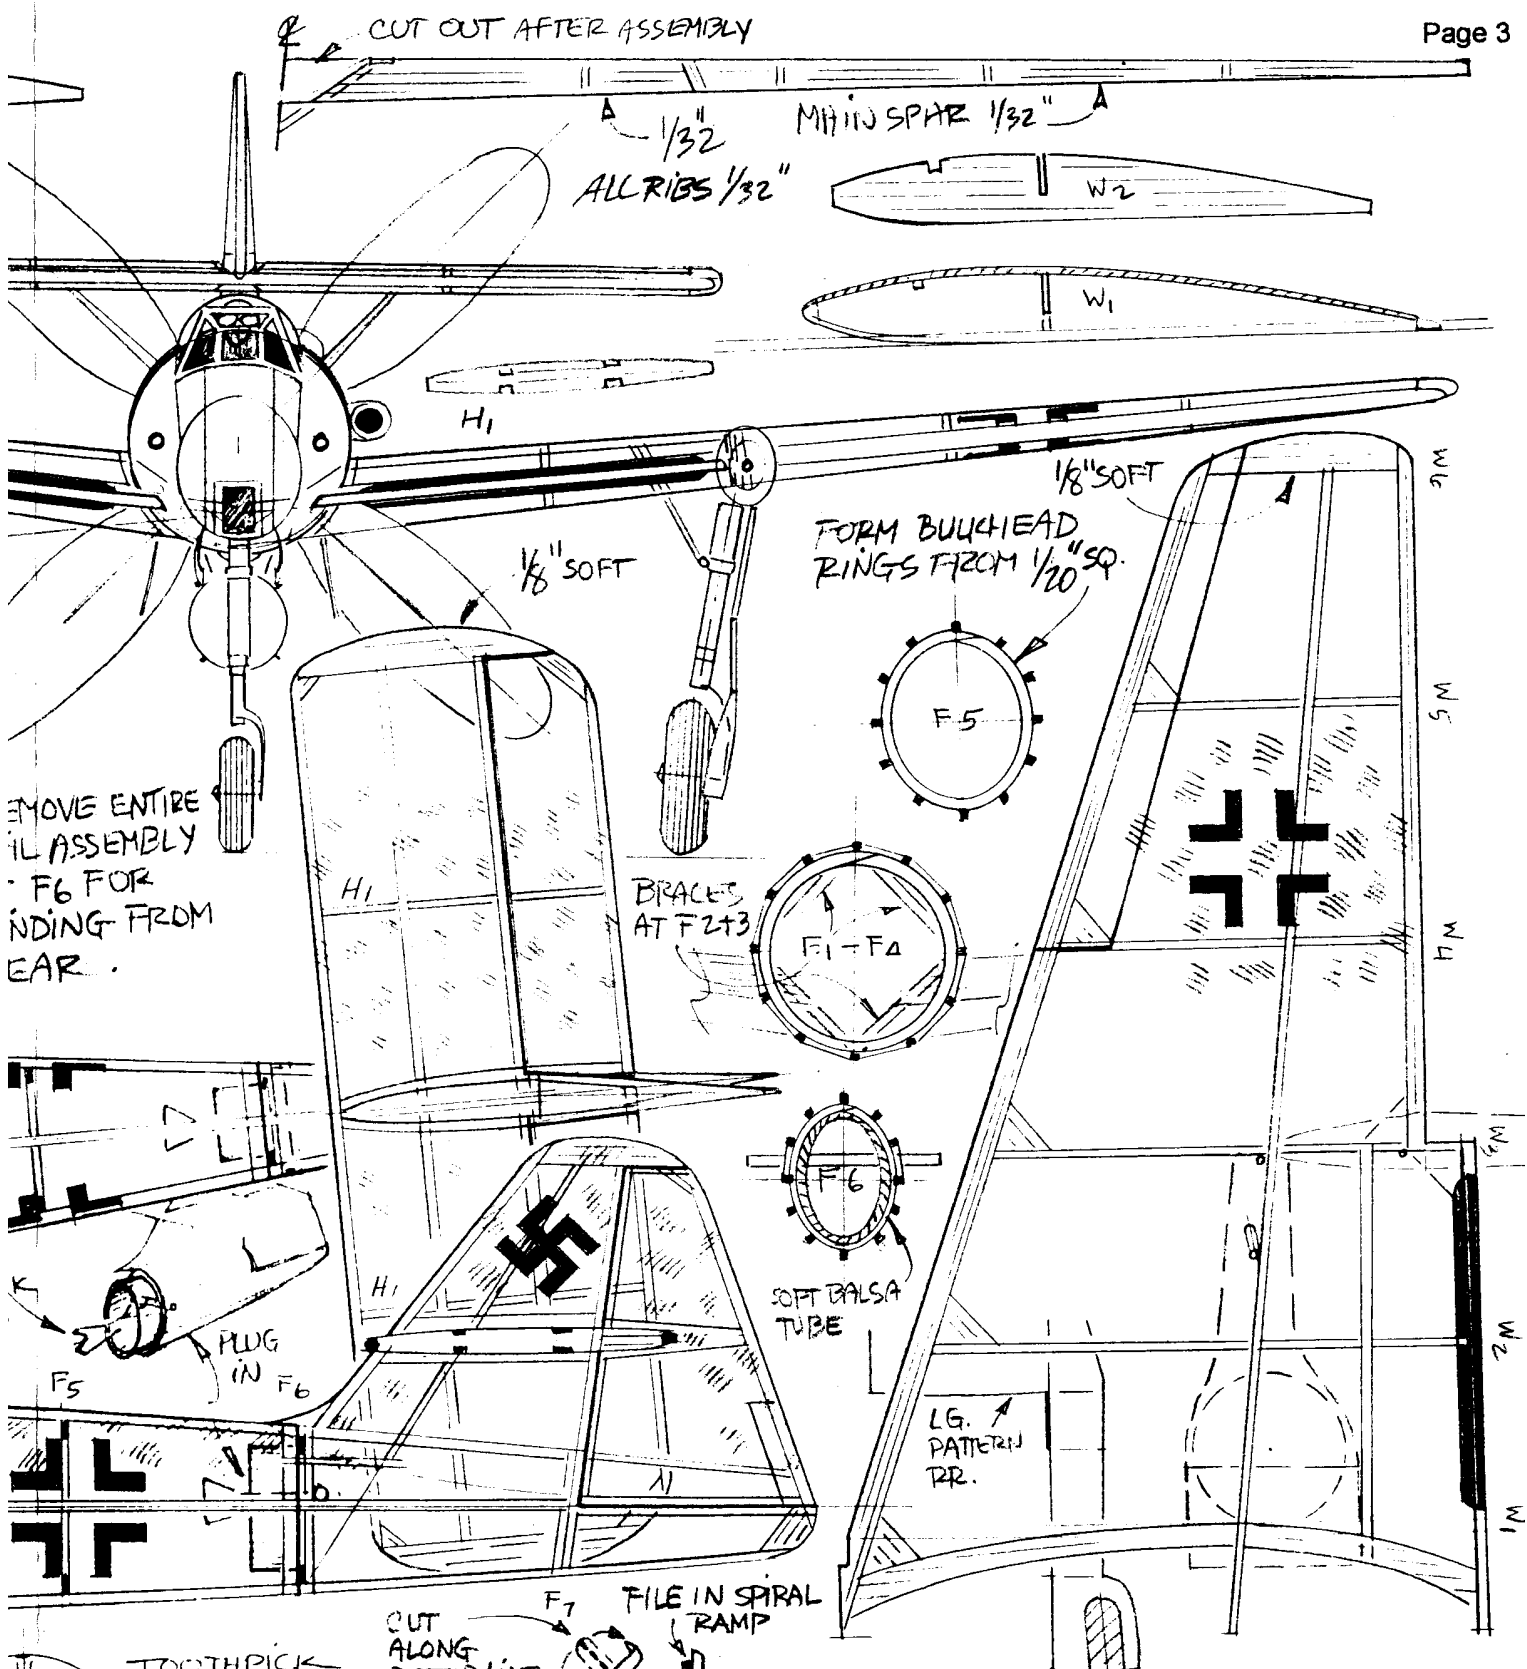

REFERENCE:

SMALL SCALE AVIATOR,
VOL: 1 No: 2 - AUTUMN 96
PP. 26 + 27 JUSTO MIRANA

SUGGESTED COLOR SCHEME:

T. GREY OVERALL WITH
MOTTLED DKGREY
SPLOTCHES TOP
SURFACES ONLY

REMOVE ENTIRE
HATCH ASSEMBLY
- F6 FOR
MOUNTING FROM
REAR.

BLOHM & VOSS P.192.01-01
PEANUT SCALE
BY PRES BRUNING 1/29/98