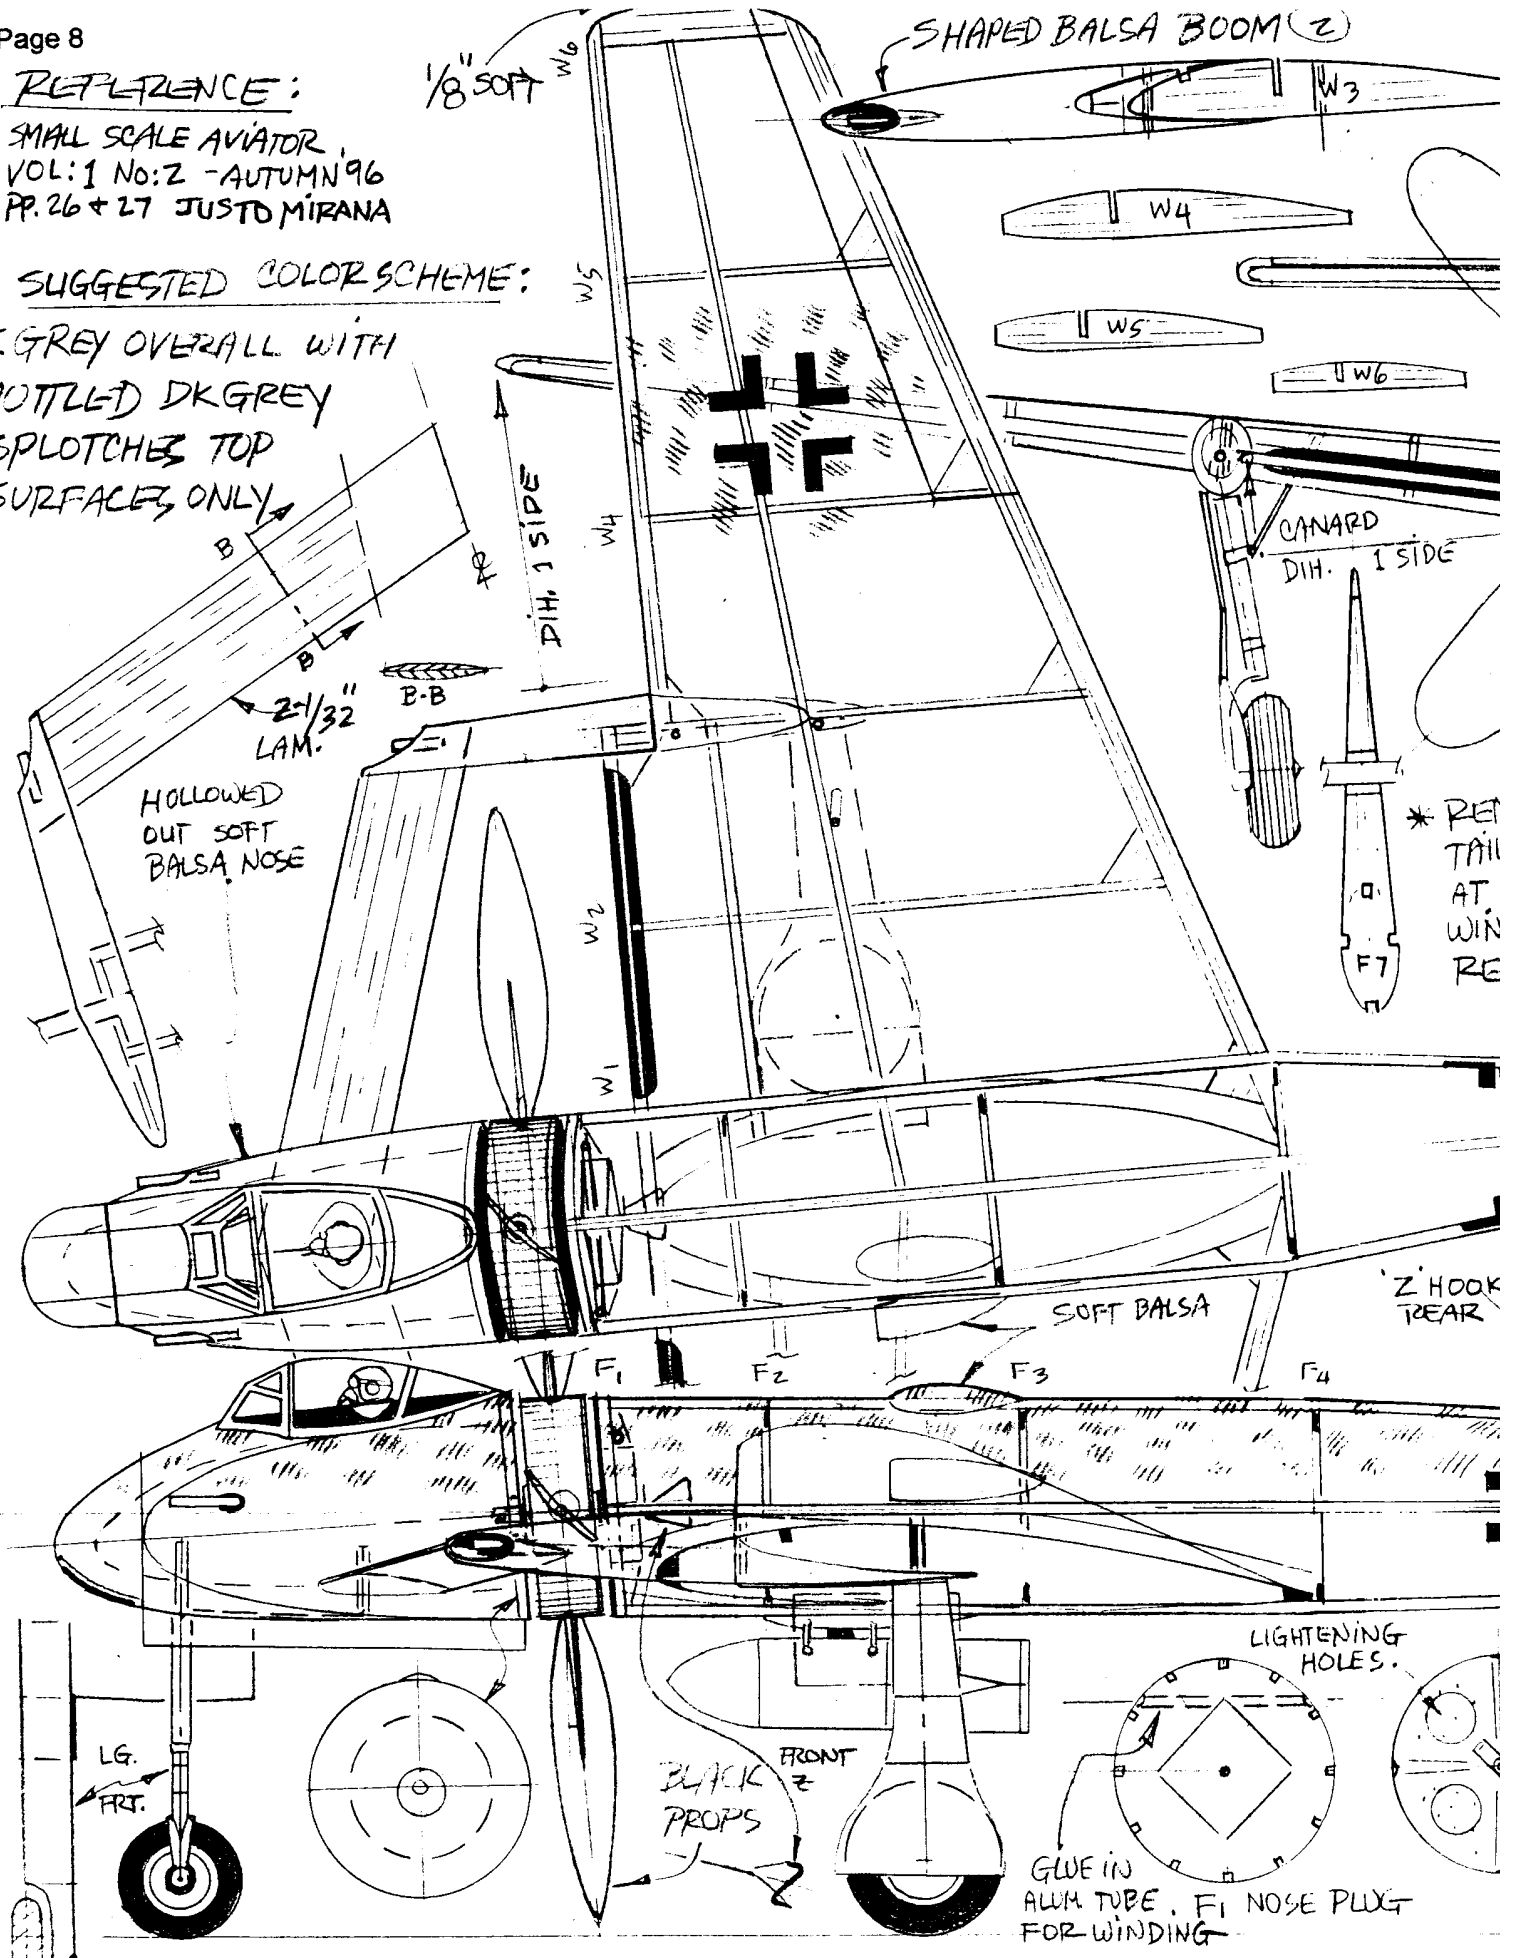

REFERENCE:

SMALL SCALE AVIATOR,
VOL: 1 No: 2 - AUTUMN 96
PP. 26 + 27 JUSTO MIRANA

SUGGESTED COLOR SCHEME:

T. GREY OVERALL WITH
MOTTLED DKGREY
SPLOTCHES TOP
SURFACES ONLY

REMOVE ENTIRE
HATCH ASSEMBLY
- F6 FOR
MOUNTING FROM
REAR.

BLOHM & VOSS P.192.01-01
PEANUT SCALE
BY PRES BRUNING 1/29/98