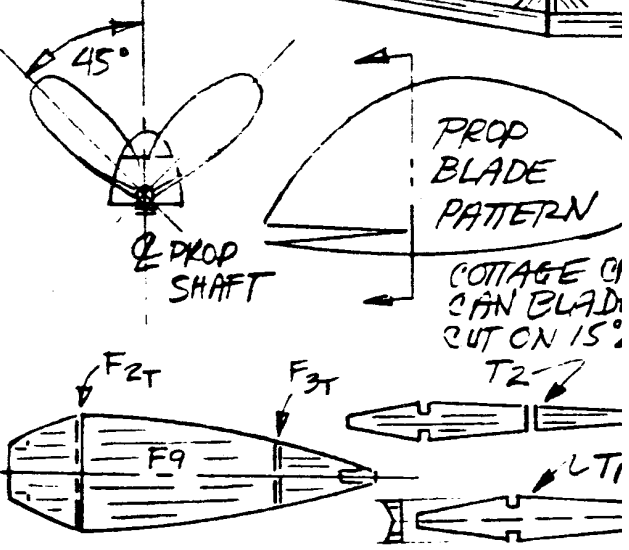

EVOS P-204  
 DATING 9/1/90

HOLLOW OUT BOMB RACK COLOR SCH  
 FUSELAGE TOP SUR  
 DARK GREEN + GREY  
 WINGS + TAIL UPPER  
 ALL LOWER SURFACE

BLACK  
 CROSSES  
 BLACK  
 ON  
 WH.  
 BA

GEAR RE-TRACT POSITION