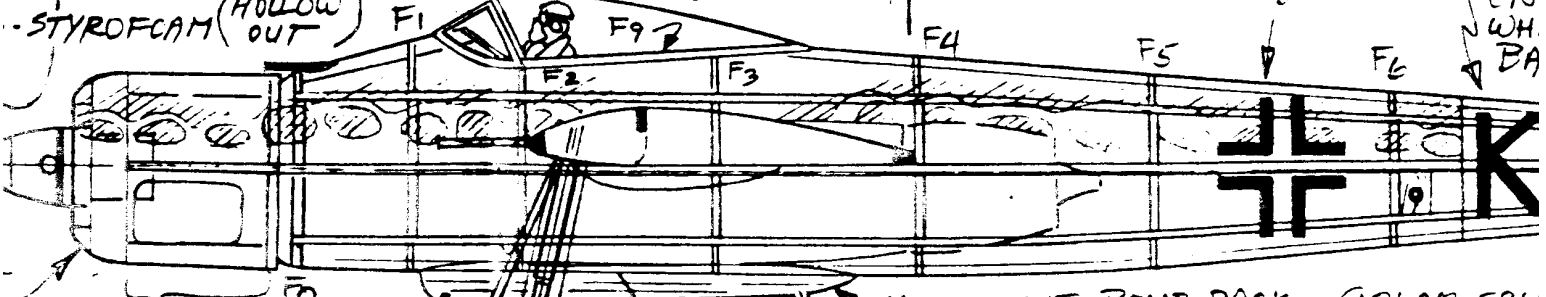

EVOS P-204  
 DATING 9/1/90

HOLLOW OUT BOMB RACK COLOR SCH  
 FUSELAGE TOP SUR  
 DARK GREEN + GREY  
 WINGS + TAIL UPPER  
 ALL LOWER SURFACE

BLACK  
 CROSSES  
 BLACK  
 ON  
 WH.  
 BA

GEAR RE-TRACT POSITION

HEME :  
 REFLECT  
 BY MOTILE  
 2 GREEN/GREY  
 ES LIGHT GREEN/GREY

[REDACTED]

OPEN

11/11/2001 10:11:11