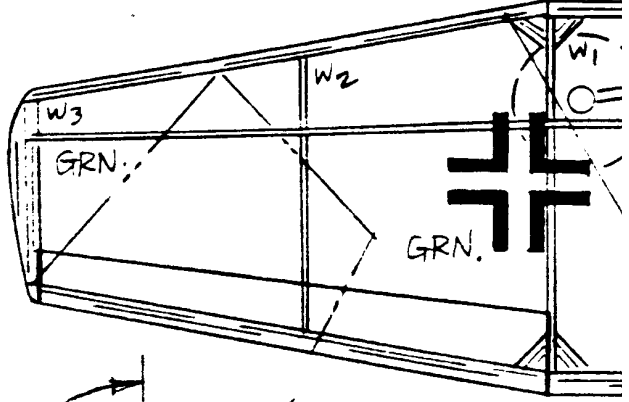

EVOS P-204  
 DATING 9/1/90

HOLLOW OUT BOMB RACK COLOR SCH  
 FUSELAGE TOP SUR  
 DARK GREEN + GREY  
 WINGS + TAIL UPPER  
 ALL LOWER SURFACE

BLACK  
 CROSSES  
 BLACK  
 ON  
 WH.  
 BA

GEAR RE-TRACT POSITION