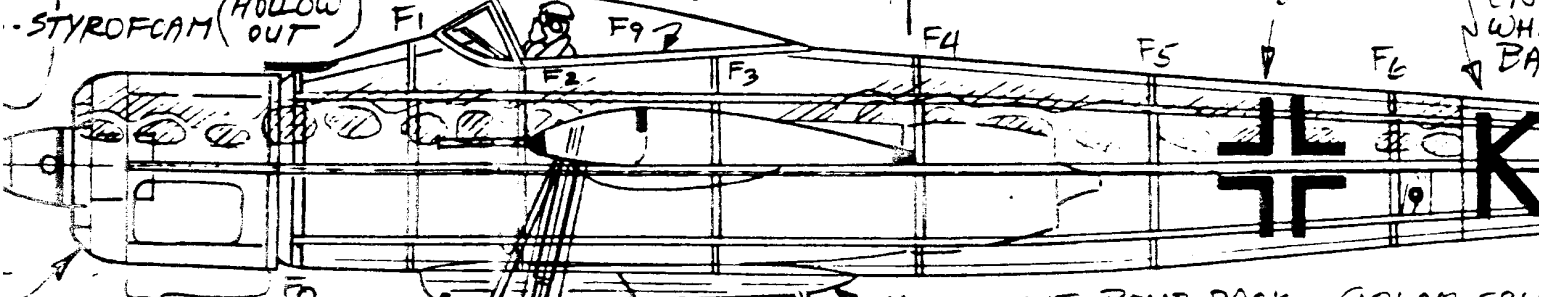

DOWL

1/16" MAKE RIGHT & LEFT

REF. AIRCRAFTS - JUSTO MIRANDA

EVOS P-204
 DATING 9/1/90

BLACK CROSSES
 BLACK ON WH. BA
 HOLLOW OUT BOMB RACK
 COLOR SCH
 FUSELAGE TOP SUR
 DARK GREEN + GREY
 WINGS + TAIL UPPER
 ALL LOWER SURFACE

GEAR RE-TRACT POSITION

CHEESE DES X
 WHITE AND
 HOME:
 REFLECT
 MOTTLE
 2 GREEN/GREY
 3 LIGHT GREEN/GREY