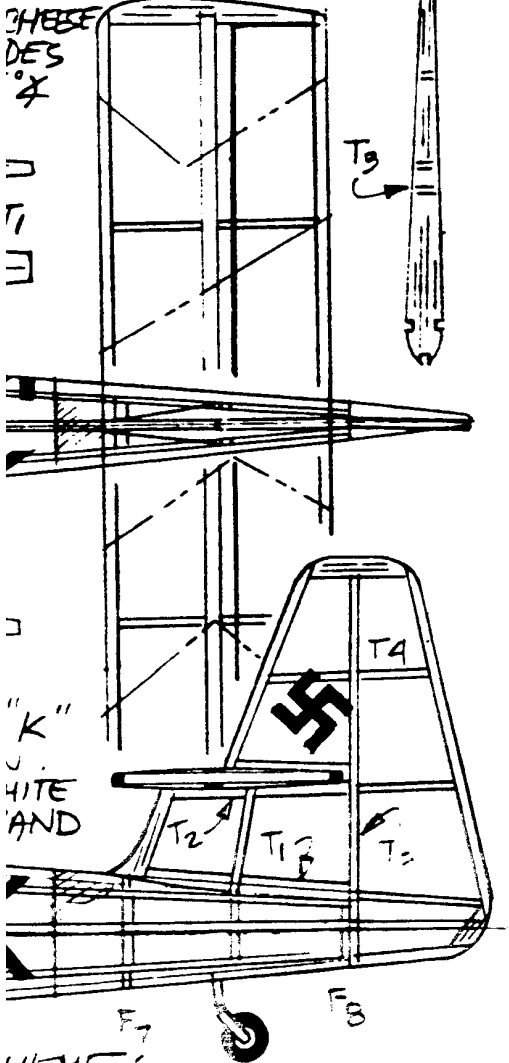

DOWL

1/16" MAKE RIGHT & LEFT

REF. AIRCRAFTS - JUSTO MIRANDA

EVOS P-204
 DATING 9/1/90

BLACK CROSSES
 BLACK ON WH. BA
 HOLLOW OUT BOMB RACK
 COLOR SCH
 FUSELAGE TOP SUR
 DARK GREEN + GREY
 WINGS + TAIL UPPER
 ALL LOWER SURFACE

GEAR RE-TRACT POSITION

CHEESE DES X
 WHITE AND
 HOME:
 REFLECT
 MOTTLE
 2 GREEN/GREY
 3 LIGHT GREEN/GREY