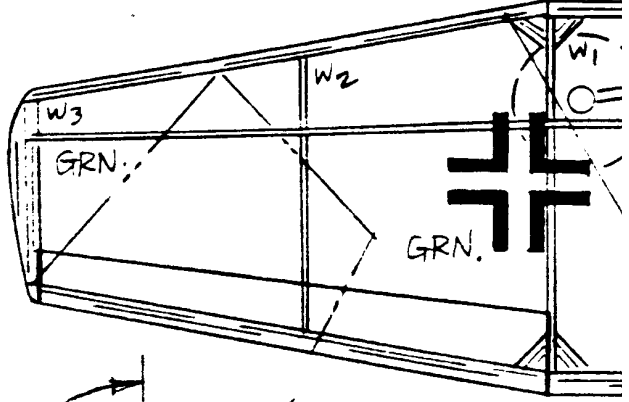

P-NUT BLOHM &
PY PRES BRU

DOWL 1/4" SHEET

THRUST BUTTON

1/16" ALUM. TUBE

HOLLOW CUT TIPS

BALSA WINGS & TAIL

JET POD

TIP 3/32" HOLLOW OUT

DOWL

1/16" MAKE RIGHT & LEFT

REF. AIRCRAFTS - JUSTO MIRANDA

EVOS P-204
 DATING 9/1/90

BLACK CROSSES
 BLACK ON WH. BA
 HOLLOW OUT BOMB RACK
 COLOR SCH
 FUSELAGE TOP SUR
 DARK GREEN + GREY
 WINGS + TAIL UPPER
 ALL LOWER SURFACE

GEAR RE-TRACT POSITION

CHEESE DES X
 WHITE AND
 HOME:
 REFLECT
 MOTTLE
 2 GREEN/GREY
 3 LIGHT GREEN/GREY