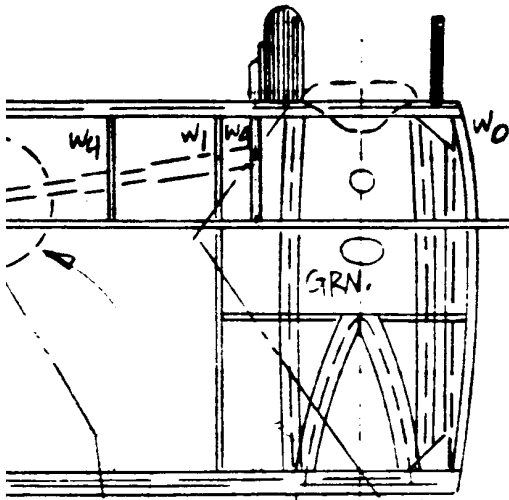

DOWL

1/16" MAKE RIGHT & LEFT

REF. AIRCRAFTS - JUSTO MIRANDA

EVOS P-204
 DATING 9/1/90

BLACK CROSSES
 BLACK ON WH. BA
 HOLLOW OUT BOMB RACK
 COLOR SCH
 FUSELAGE TOP SUR
 DARK GREEN + GREY
 WINGS + TAIL UPPER
 ALL LOWER SURFACE

GEAR RE-TRACT POSITION

CHEESE DES X
 WHITE AND
 HOME:
 REFLECT
 MOTTLE
 2 GREEN/GREY
 3 LIGHT GREEN/GREY