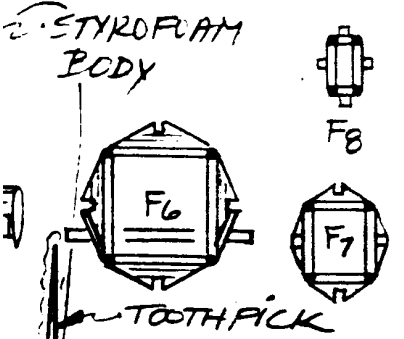

P-NUT BLOHM &
PY PRES BRU

DOWL 1/4" SHEET

THRUST BUTTON

1/16" ALUM. TUBE

HOLLOW CUT TIPS

BALSA WINGS & TAIL

JET POD

TIP 3/32" HOLLOW OUT

DOWL

1/16" MAKE RIGHT & LEFT

REF. AIRCRAFTS - JUSTO MIRANDA

EVOS P-204
 DATING 9/1/90

BLACK CROSSES
 BLACK ON WH. BA
 HOLLOW OUT BOMB RACK
 COLOR SCH
 FUSELAGE TOP SUR
 DARK GREEN + GREY
 WINGS + TAIL UPPER
 ALL LOWER SURFACE

GEAR RE-TRACT POSITION

CHEESE DES X
 WHITE AND
 HOME:
 REFLECT
 MOTTLE
 2 GREEN/GREY
 3 LIGHT GREEN/GREY