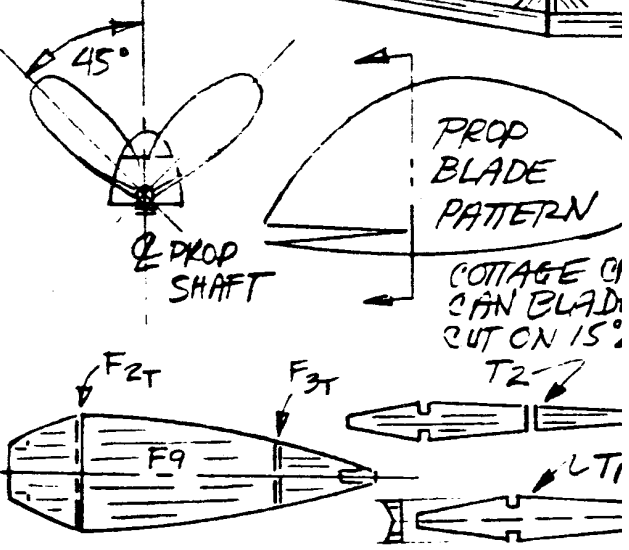

P-NUT BLOHM &
PY PRES BRU

DOWL 1/4" SHEET

THRUST BUTTON

1/16" ALUM. TUBE

HOLLOW CUT TIPS

BALSA WINGS & TAIL

JET POD

TIP 3/32" HOLLOW OUT

DOWL

1/16" MAKE RIGHT & LEFT

REF. AIRCRAFTS - JUSTO MIRANDA

EVOS P-204
 DATING 9/1/90

BLACK CROSSES
 BLACK ON WH. BA
 HOLLOW OUT BOMB RACK
 COLOR SCH
 FUSELAGE TOP SUR
 DARK GREEN + GREY
 WINGS + TAIL UPPER
 ALL LOWER SURFACE

GEAR RE-TRACT POSITION

CHEESE DES X
 WHITE AND
 HOME:
 REFLECT
 MOTTLE
 2 GREEN/GREY
 3 LIGHT GREEN/GREY