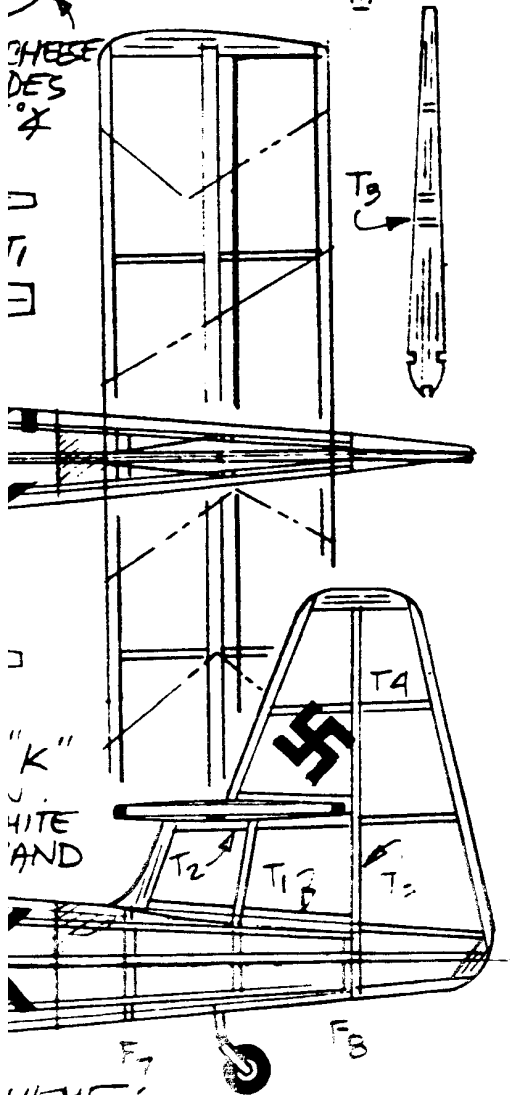

EVOS P-204  
 DATING 9/1/90

HOLLOW OUT BOMB RACK COLOR SCH  
 FUSELAGE TOP SUR  
 DARK GREEN + GREY  
 WINGS + TAIL UPPER  
 ALL LOWER SURFACE

BLACK  
 CROSSES  
 BLACK  
 ON  
 WH.  
 BA

GEAR RE-TRACT POSITION